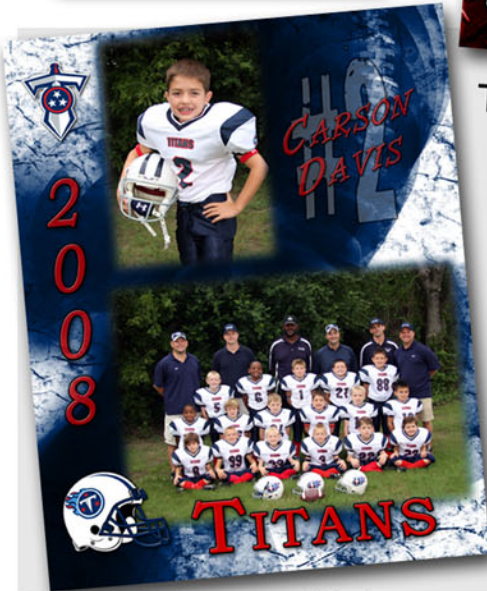

## Team & Individual Pictures Pre Ordering Specials

All prints on heavy weight glossy photo paper, ready for framing

8x18 Game Ticket

Signature Poster

Memory Mate

The Border Poster

8 Game Day Tickets

Border Team Print